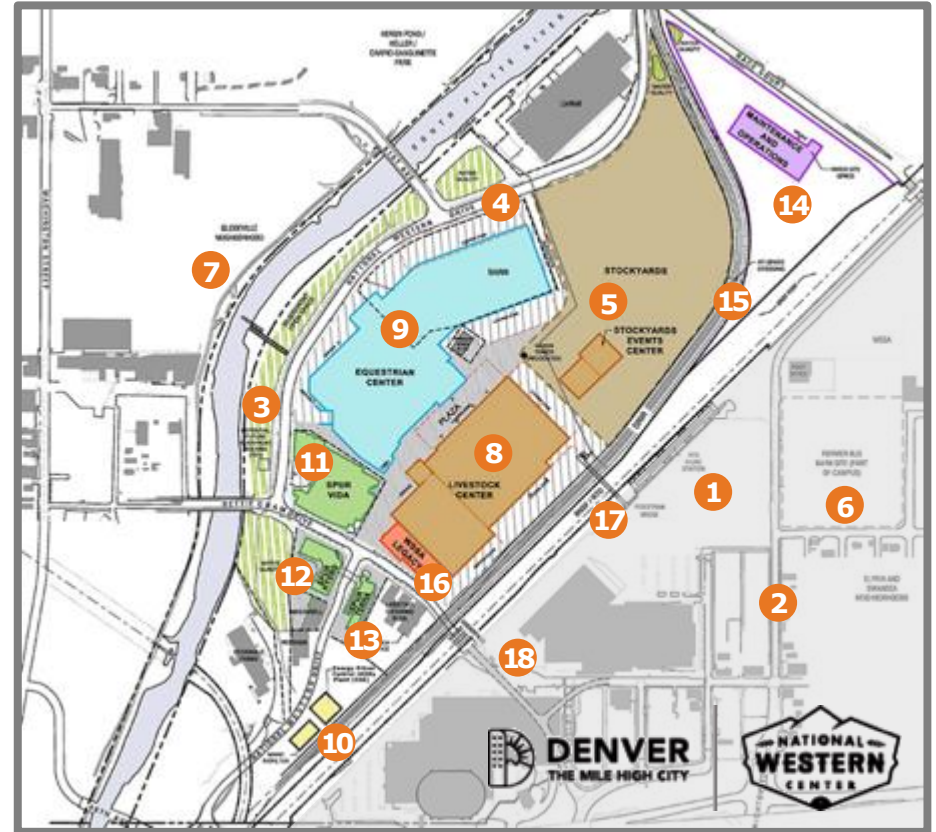

**DENVER**  
THE MILE HIGH CITY

# NWC CAMPUS PLAN

1. RTD Transit Station
2. Brighton Blvd. – 47<sup>th</sup> to Race Court
3. South Platte Riverfront
4. New National Western Drive
5. Stockyards/Event Center Multi-Use Space
6. Campus-Related TOD
7. New Bridges Near 48<sup>th</sup> & 51<sup>st</sup> Avenues
8. Livestock Center
9. Equestrian Center & Parking
10. EAS Energy Partner CUP
11. CSU System Spur: Health
12. CSU System Spur: Water
13. CSU System Spur: Food
14. Maintenance & Operations Facility
15. DRIR Rail Corridor
16. WSSA Legacy Building HQ
17. Pedestrian Bridge
18. The Triangle

# Stockyards Event Center

# Site Work

The large fill piles will be used for new National Western Drive and the Riverfront.